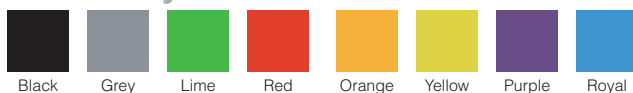

Icon Backpack

Lightweight, strong and bright with handy front zip pocket, the Icon Backpack has lots of room for all your stuff. It draws shut at the top when you sling it on your back.

colourways

Icon Backpack

Specifications:

MATERIAL:	210D polyester
SIZE:	35.5cm W x 43cm H
CAPACITY:	3 litres
DECORATION TYPES:	Print, Transfer
DECORATION AREAS:	<p>Print/Transfer:</p> <p>1 150mm W x 150mm H</p>
DESCRIPTION:	<ul style="list-style-type: none"> • Drawstring closure • Stylish curved 2 panel front • Draw cords for use as over shoulder or backpack style carrying • Front zippered storage pocket • Reinforced eyelets at base • Black back panel
PACKAGING:	Each bag packed in an individual poly bag with a silica gel sachet.
CARTON QUANTITY:	100 units
CARTON MEASUREMENTS:	48cm x 38cm x18cm
CARTON WEIGHT:	6 kg