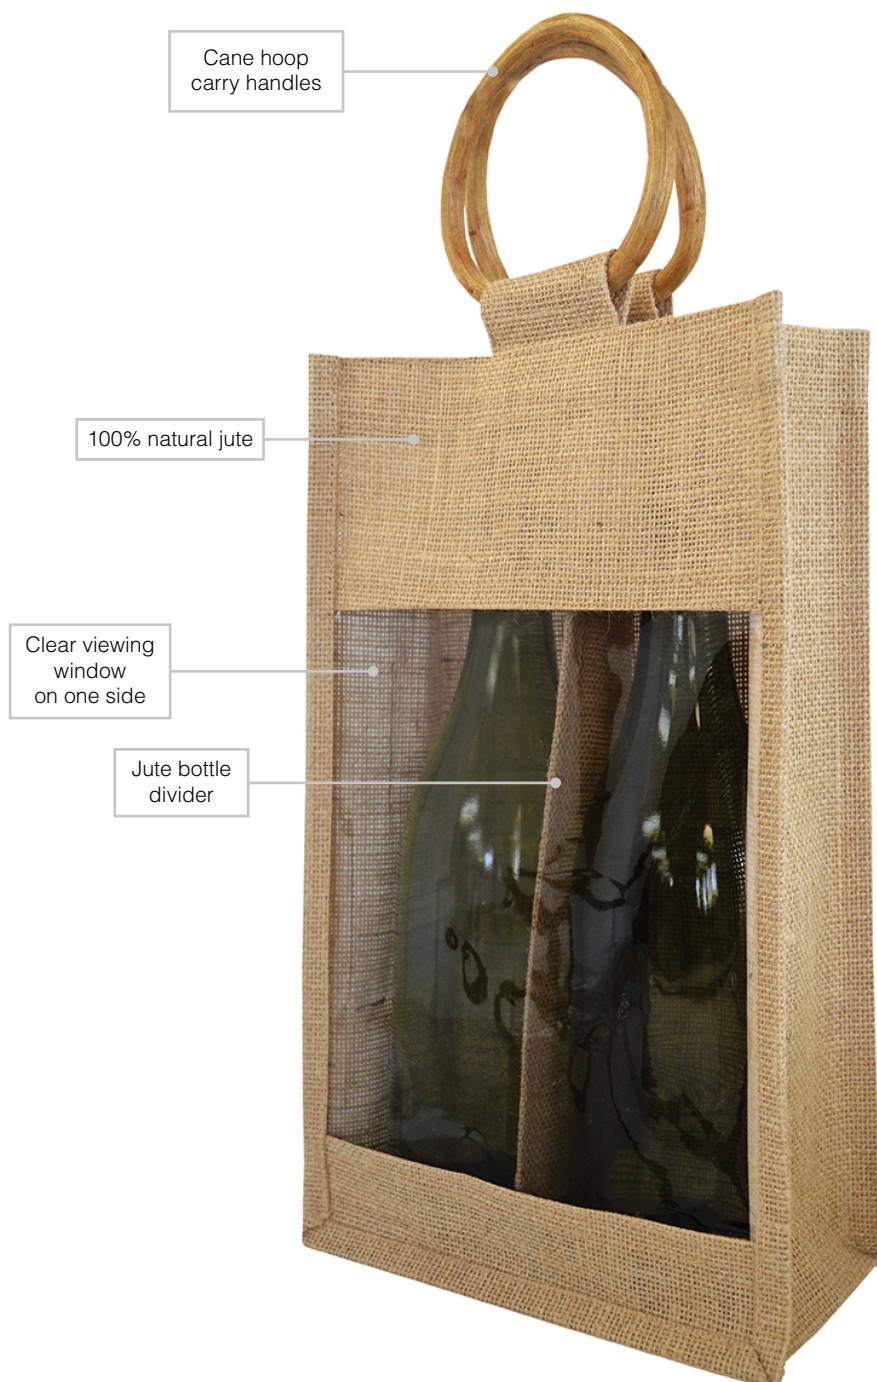

# Two Bottle Jute Tote Bag

colourways

Natural

# Two Bottle Jute Tote Bag

## Specifications:

MATERIAL:	100% natural jute
SIZE:	20cm W x 34cm H x 10cm D
CAPACITY:	6.5 litres
DECORATION TYPES:	Transfer
DECORATION AREAS:	<b>Transfer</b> <b>1</b> 130mm W x 40mm H
DESCRIPTION:	<ul style="list-style-type: none"> <li>• 100% natural jute</li> <li>• Jute bottle divider</li> <li>• Clear viewing window on one side</li> <li>• Cane hoop carry handles</li> </ul>
PACKAGING:	Each bag packed in an individual poly bag with a silica gel sachet.
CARTON QUANTITY:	100 units
CARTON MEASUREMENTS:	42cm x 42cm x 58cm
CARTON WEIGHT:	16 kg