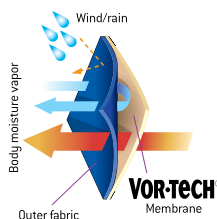

VOR-TECH®

Exclusive to Legend, Vor-Tech® has been designed to offer incredible breathability and efficient waterproofing properties. Vor-Tech® fabric is a 2 layer structure which involves the lamination of the Vor-Tech® membrane with an outer nylon fabric providing wind and water resistance. The Vor-Tech® membrane coating is micro-porous*, allowing the cap to "breathe" as vapourised moisture from the head passes rapidly through the fabric to the outside, ensuring the insulating layers keep you dry and comfortable. This fabric utilises a durable water repellent (DWR), causing water to bead and run off the cap. Water is unable to soak into the weave of the outer fabric for the lifetime of the product. Legend takes pride in creating quality products which complement the waterproof, breathable performance that Vor-Tech® fabric delivers.