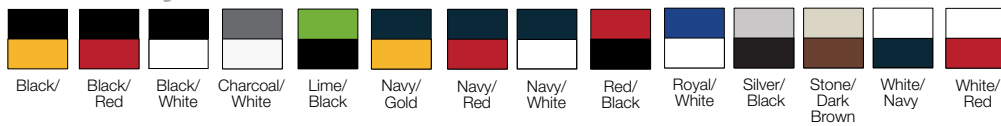

# Premium Soft Cotton / Sandwich Style

*The contrast colour in the 'sandwich' peak is a perfect companion to your company logo. The assortment of neutral colours provides a stylish background to enhance your logo.*

## colourways

# Premium Soft Cotton / Sandwich Style

## Specifications:

MATERIAL:	Premium soft 100% cotton fabric
DECORATION TYPES:	Embroidery, Digital Transfer
DECORATION AREAS:	<p><b>Transfer area</b> Centre Front: 50mm h x 100mm w</p> <p><b>Embroidery areas</b> Centre Front: 58mm h x 120mm w Side: 40mm h x 70mm w Back (above arch): Text – 10mm h x 95mm w Logo – 45mm h x 45mm w</p>
DESCRIPTION:	<ul style="list-style-type: none"> <li>• Premium soft 100% cotton fabric</li> <li>• Structured 6 panel design with slight pre-curved sandwich peak</li> <li>• Velcro closure</li> <li>• Embroidered eyelets</li> <li>• Comfortable padded sweatband</li> <li>• Great fit on all head sizes</li> </ul>
PACKAGING:	25 pieces packed into one poly bag per inner.
CARTON QUANTITY:	150 units
CARTON MEASUREMENTS:	62cm x 40cm x 53cm
CARTON WEIGHT:	16.5kg