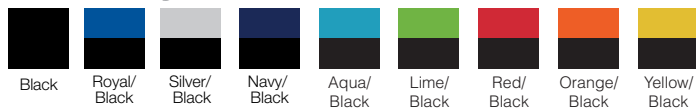

colourways

Large Cooler

Specifications:

| | |
|----------------------|---|
| MATERIAL: | Black 600D x 300D polyester with PVC backing 420D nylon feature panels |
| SIZE: | 30cm w x 28cm h x 21cm d |
| CAPACITY: | 17 litres |
| DECORATION TYPES: | Digital Transfer, Plastisol Transfer, Screenprint |
| DECORATION AREAS: | Print/Transfer area  1 150mm w x 150mm h |
| DESCRIPTION: | <ul style="list-style-type: none"> • 420D polyester with PVC backing and 600D polyester contrast panels • Front slip pocket • Zippered mesh pocket on lid • Adjustable webbing shoulder strap |
| PACKAGING: | Each bag packed in an individual poly bag with a silica gel sachet. |
| CARTON QUANTITY: | 20 units |
| CARTON MEASUREMENTS: | 59cm x 45cm x 35cm |
| CARTON WEIGHT: | 12kg |