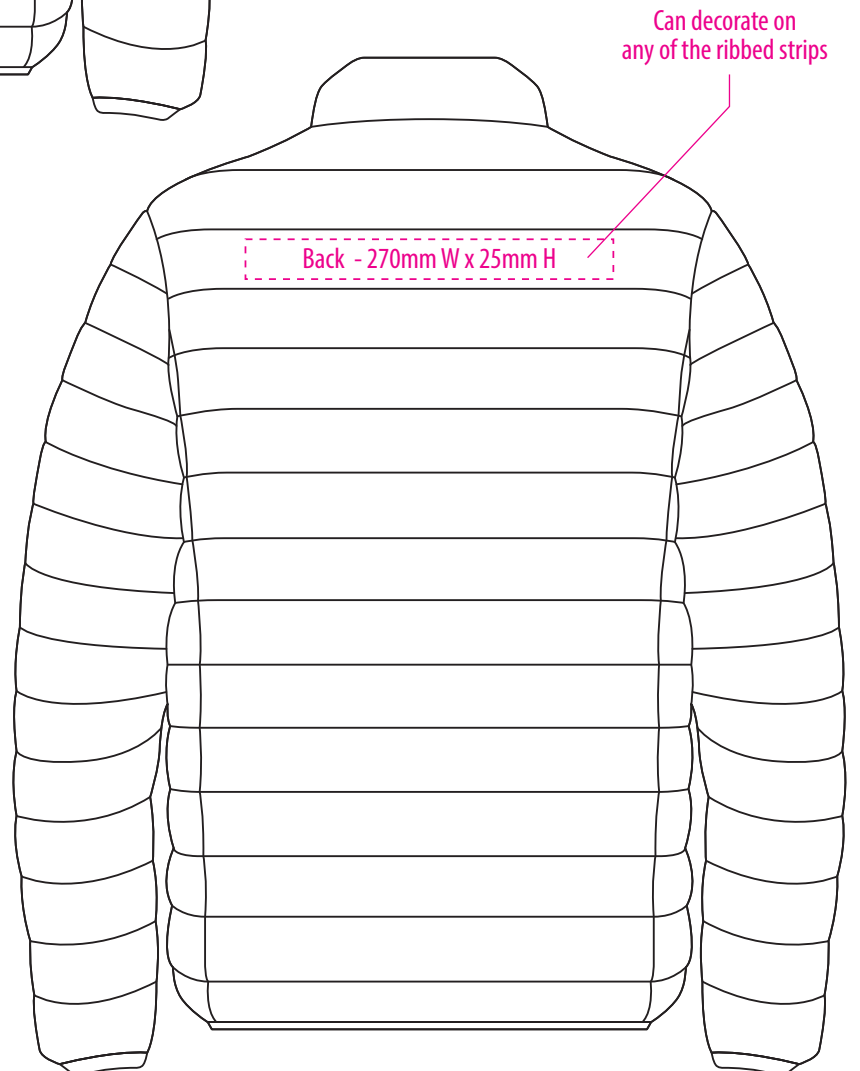

# J806

Right Chest  
120mm W x 80mm H

Left Chest  
120mm W x 80mm H

Can decorate on  
any of the ribbed strips

Back - 270mm W x 30mm H

----- Print / Transfer

# J806

--- Embroidery

J806