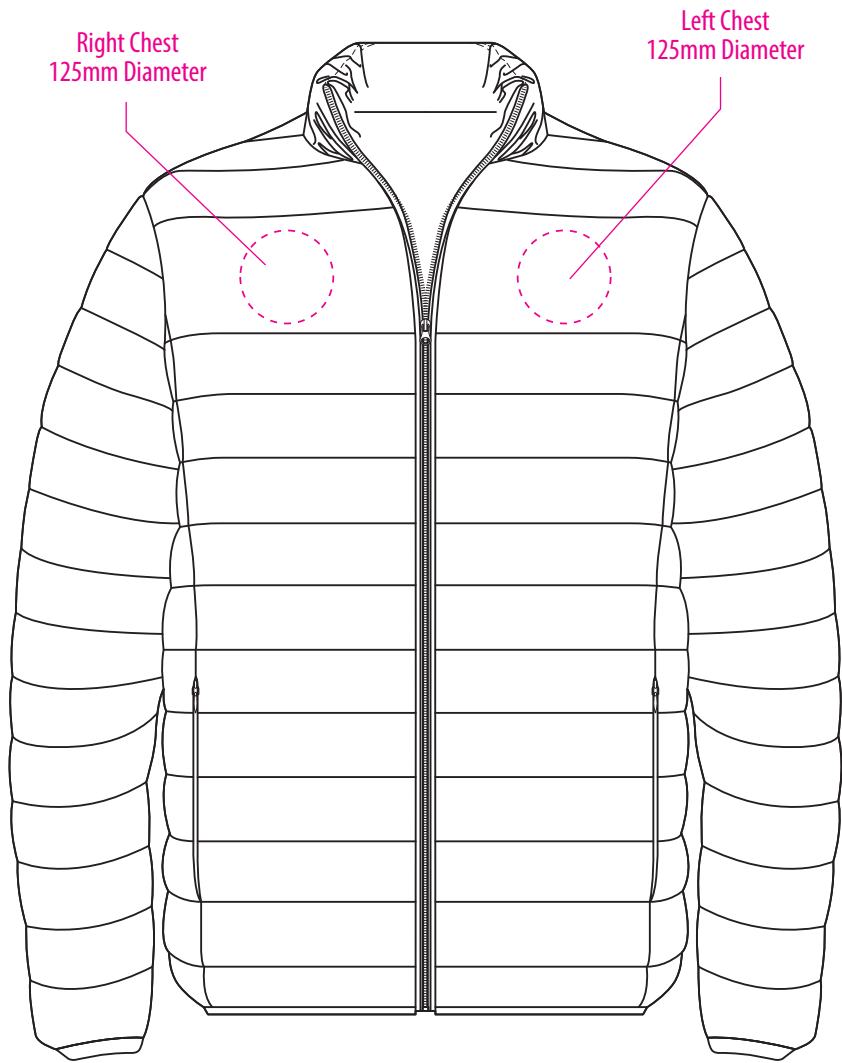

# J806

Right Chest  
120mm W x 80mm H

Left Chest  
120mm W x 80mm H

Can decorate on  
any of the ribbed strips

Back - 270mm W x 30mm H

----- Print / Transfer

# J806

--- Embroidery

J806