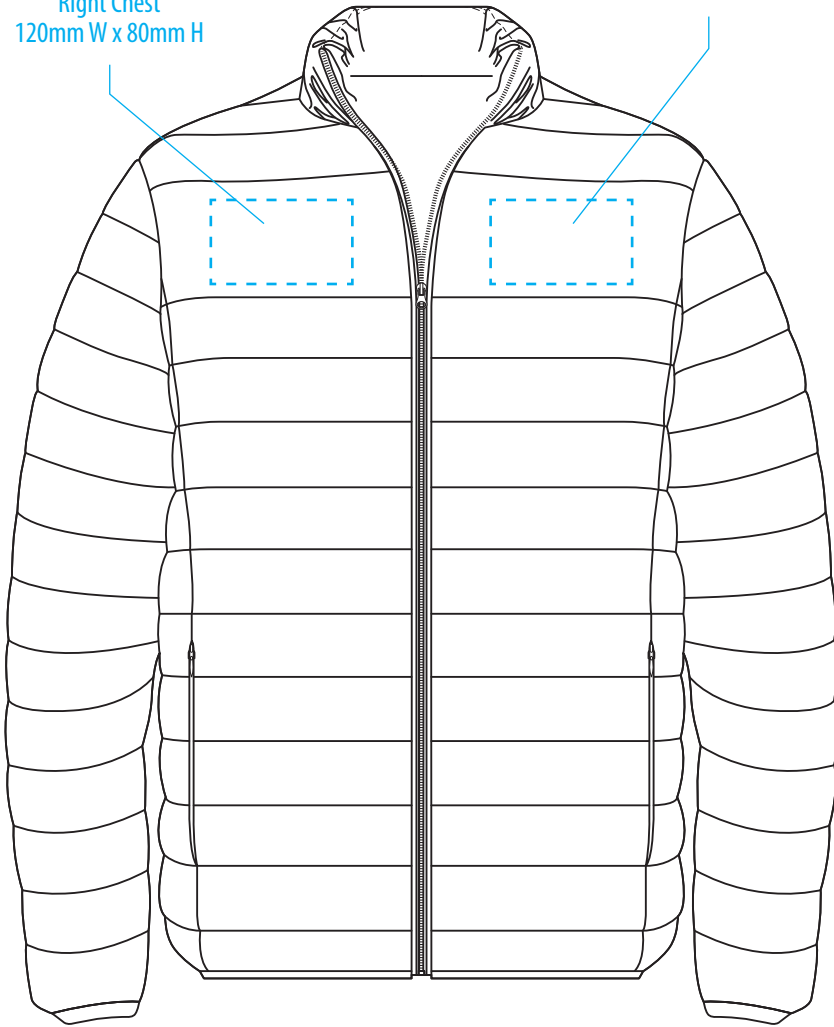

# J806

Right Chest  
120mm W x 80mm H

Left Chest  
120mm W x 80mm H

Can decorate on  
any of the ribbed strips

Back - 270mm W x 30mm H

----- Print / Transfer

# J806

--- Embroidery

J806