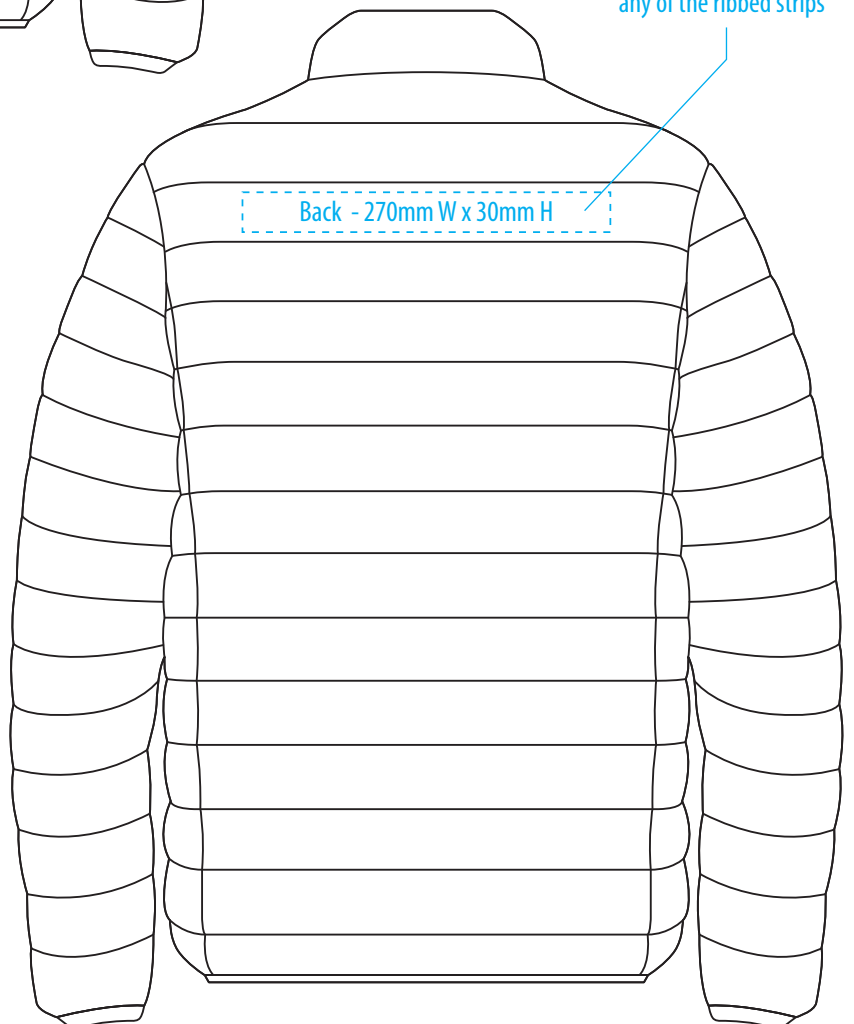

# J806

Right Chest  
120mm W x 80mm H

Left Chest  
120mm W x 80mm H

Can decorate on  
any of the ribbed strips

Back - 270mm W x 30mm H

----- Print / Transfer

# J806

--- Embroidery

J806