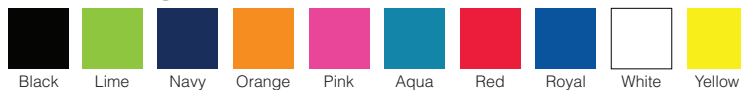

Terry Velour Towel

Soft to the touch and in a wide range of funky colours, these towels spell fun for any occasion!

colourways

Terry Velour Towel

Specifications:

MATERIAL:	380gsm terry velour, Colourfast
SIZE:	150cm long x 75cm wide
DECORATION TYPES:	Embroidery, Screenprint
DECORATION AREAS:	Embroidery areas On fret: 250mm W x 90mm H Screenprint areas On fret: 290mm W x 100mm H
DESCRIPTION:	<ul style="list-style-type: none">• 380gsm terry velour with rapier finish• Cotton border on all sides• Wide range of colours• Large decoration area• Exclusive custom packaging using individual clear PVC cylinders (P100) available – P.O.A.• Soft pile allows for all-over embroidery whilst the lower fret area is perfect for screenprinting or transfer application
PACKAGING:	5 towels folded & packed into poly bags with a silica gel sachet. White printing on the poly bag.
CARTON QUANTITY:	40 units
CARTON MEASUREMENTS:	79cm x 39cm x 46cm
CARTON WEIGHT:	19 kg