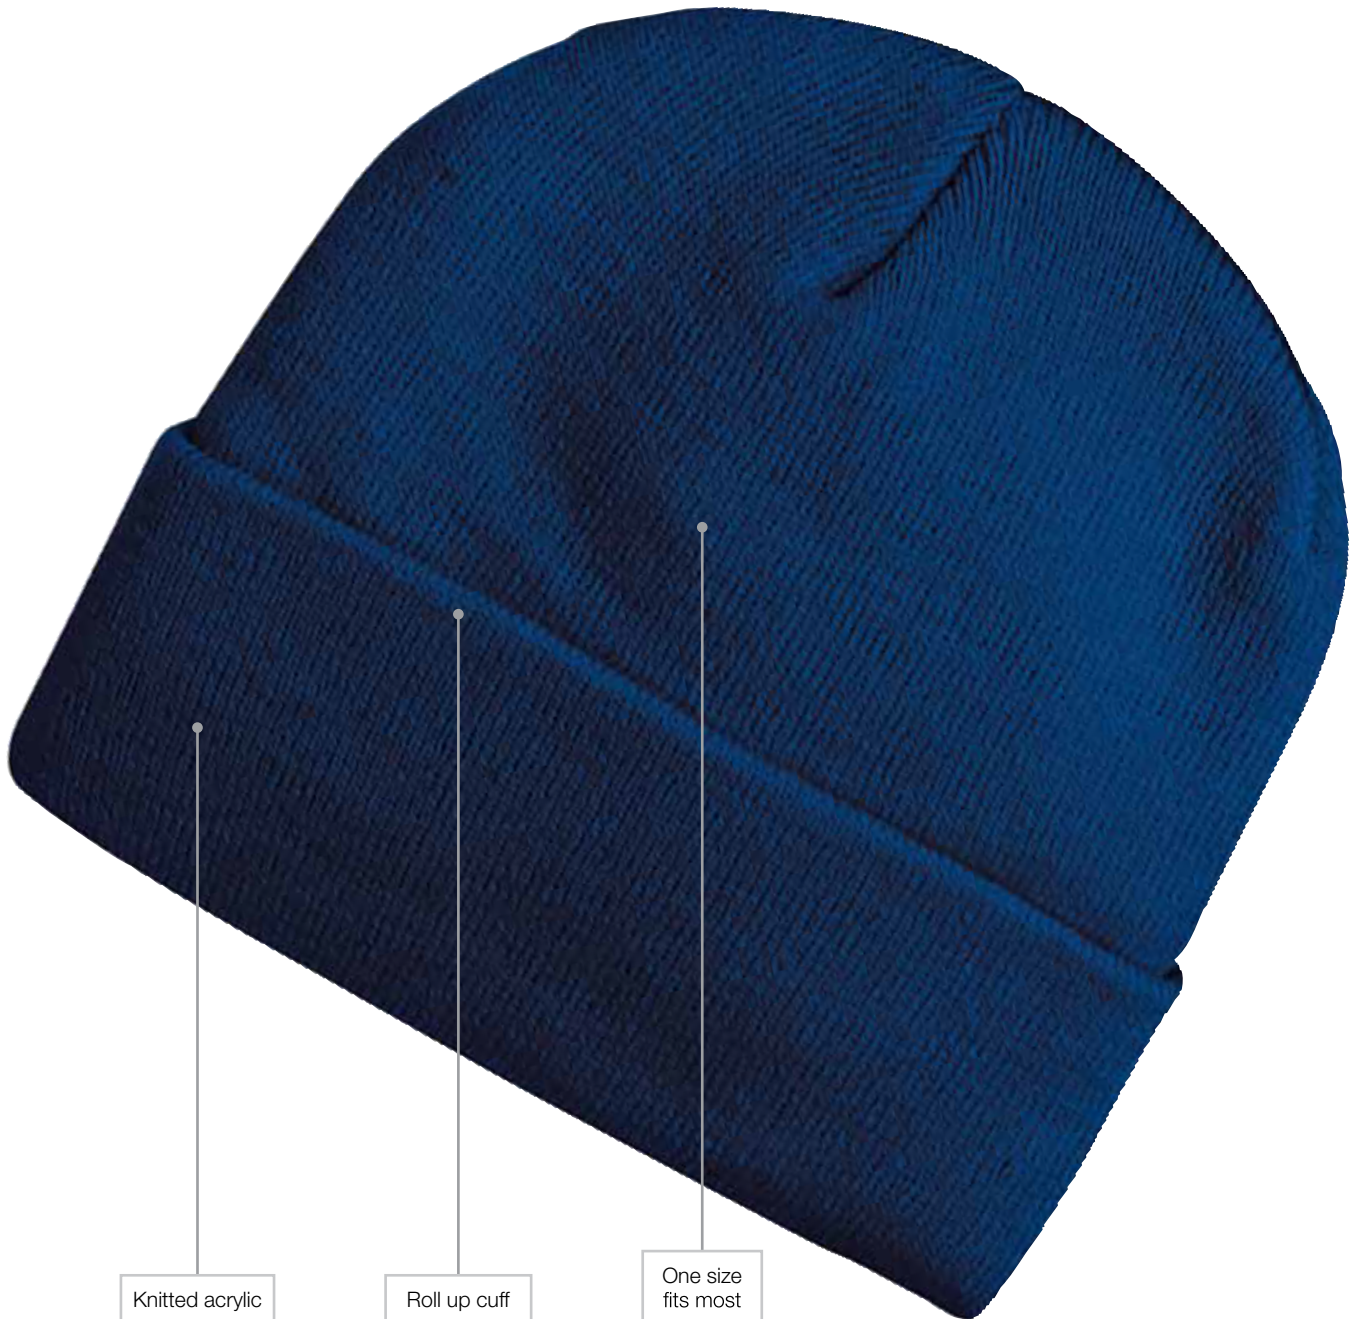

# Acrylic Beanie

The strong dark colours with roll up cuff are a great addition for uniformed staff.

Knitted acrylic

Roll up cuff

One size  
fits most

## colourways

# Acrylic Beanie

## Specifications:

MATERIAL:	65gsm 100% acrylic, AZO free
DECORATION TYPES:	Embroidery
DECORATION AREAS:	<b>Embroidery area</b> Centre Front: 50mm h x 90mm w Side: 50mm h x 90mm w Back: 50mm h x 90mm w
DESCRIPTION:	<ul style="list-style-type: none"><li>• Knitted acrylic</li><li>• Roll up cuff</li><li>• One size fits most</li></ul>
PACKAGING:	25 pieces per poly bag per inner.
CARTON QUANTITY:	200 units
CARTON MEASUREMENTS:	55cm x 47cm x 75cm
CARTON WEIGHT:	14kg