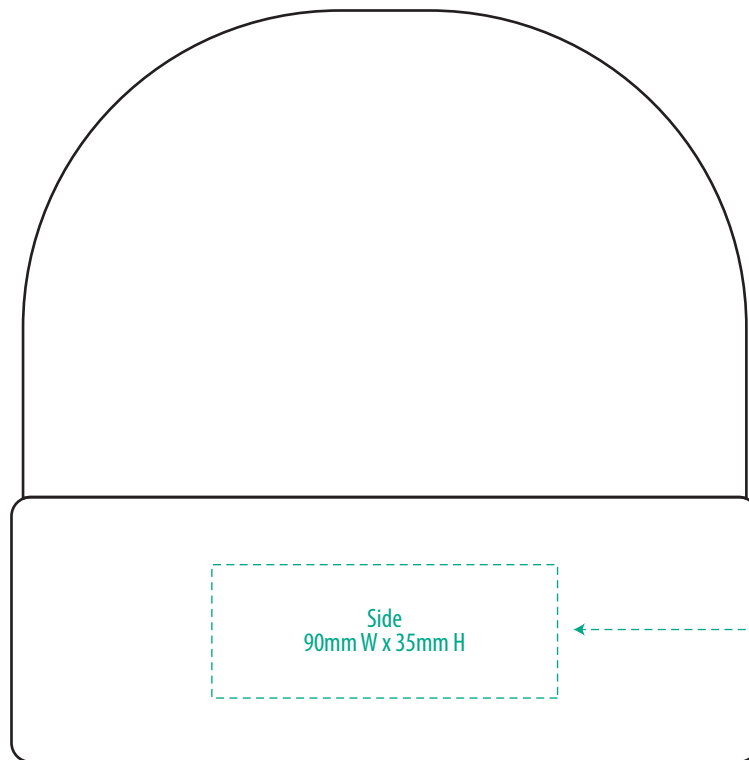

SIDE

NOTE:

The maximum decoration area is a guide only and is greatly dependant on the logo shape.

EMBROIDERY

FRONT

BACK

SIDE

Exact Supasub and Supaetch sizing is dependant on logo shape. Please discuss with your Account Manager if you require further guidance

NOTE:

The maximum decoration area is a guide only and is greatly dependant on the logo shape.

SUPASUB / SUPAETCH / SUPAFLEX