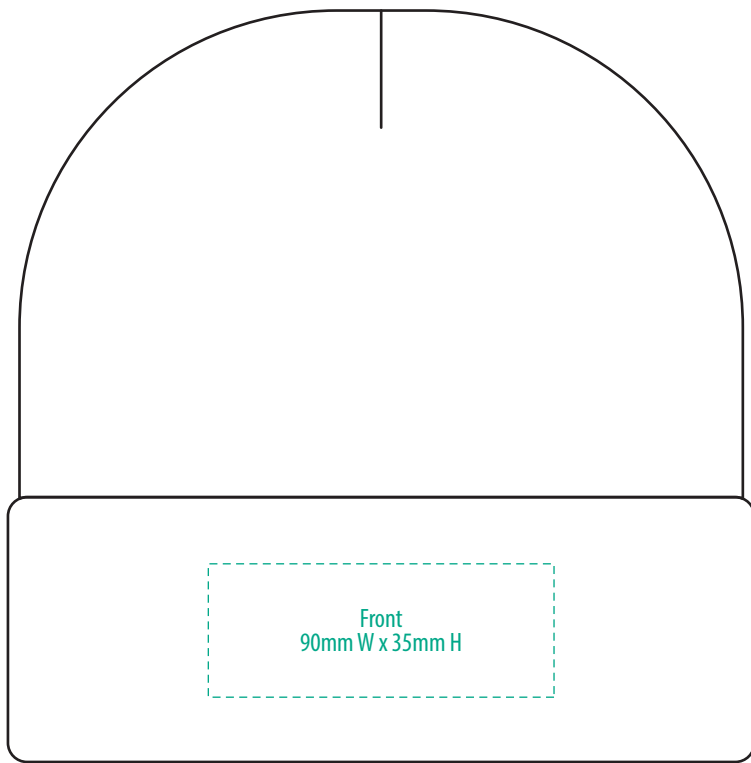

4229

FRONT

BACK

SIDE

COLOUR

4229

FRONT

BACK

SIDE

NOTE:

The maximum decoration area is a guide only and is greatly dependant on the logo shape.

EMBROIDERY

FRONT

BACK

SIDE

Exact Supasub and Supaetch sizing is dependant on logo shape. Please discuss with your Account Manager if you require further guidance

NOTE:

The maximum decoration area is a guide only and is greatly dependant on the logo shape.

SUPASUB / SUPAETCH / SUPAFLEX