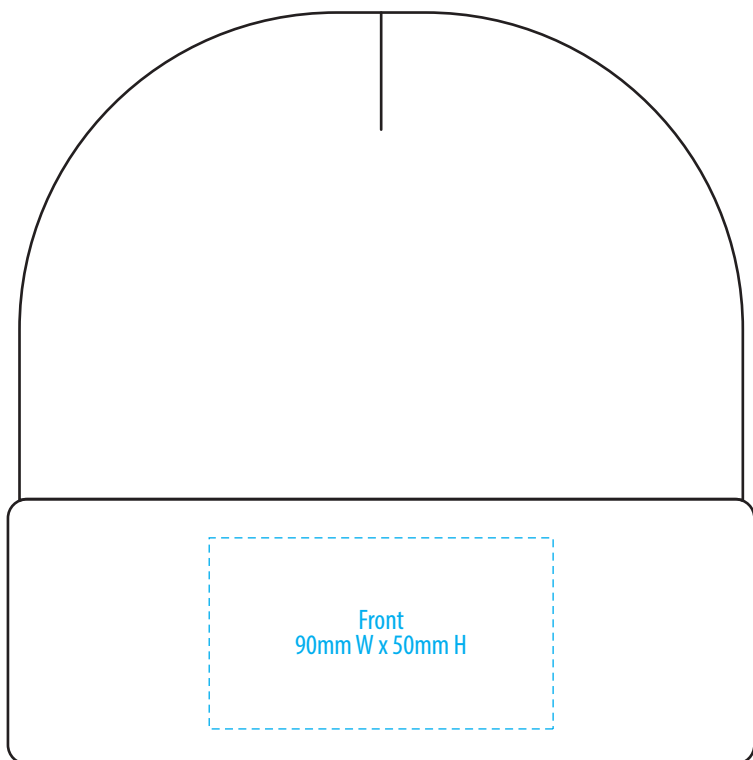

4229

FRONT

BACK

SIDE

COLOUR

4229

FRONT

BACK

SIDE

NOTE:

The maximum decoration area is a guide only and is greatly dependant on the logo shape.

EMBROIDERY

FRONT

BACK

SIDE

Exact Supasub and Supaetch sizing is dependant on logo shape. Please discuss with your Account Manager if you require further guidance

NOTE:

The maximum decoration area is a guide only and is greatly dependant on the logo shape.

SUPASUB / SUPAETCH / SUPAFLEX