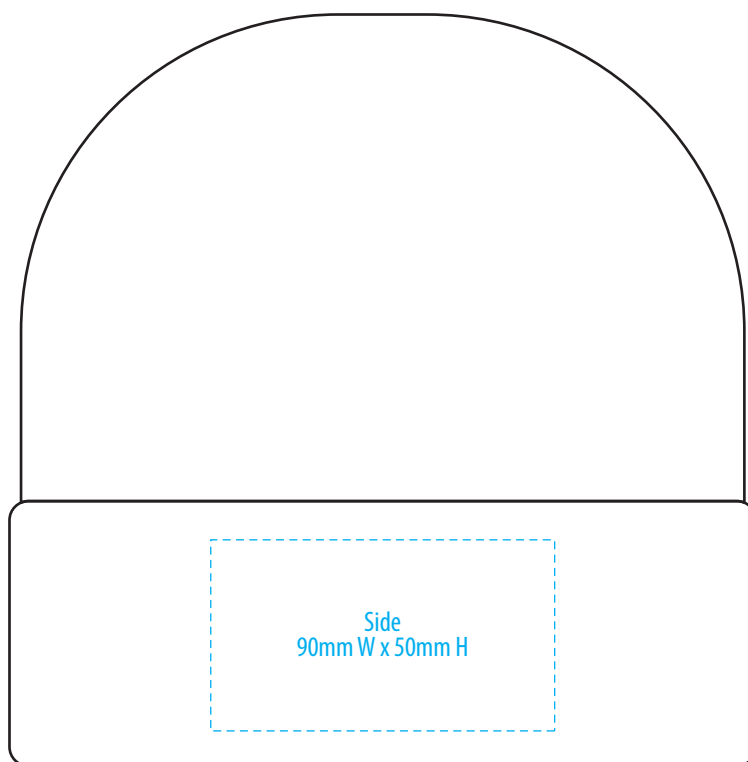

4229

FRONT

BACK

SIDE

COLOUR

4229

FRONT

BACK

SIDE

NOTE:

The maximum decoration area is a guide only and is greatly dependant on the logo shape.

EMBROIDERY

FRONT

BACK

SIDE

Exact Supasub and Supaetch sizing is dependant on logo shape. Please discuss with your Account Manager if you require further guidance

NOTE:

The maximum decoration area is a guide only and is greatly dependant on the logo shape.

SUPASUB / SUPAETCH / SUPAFLEX