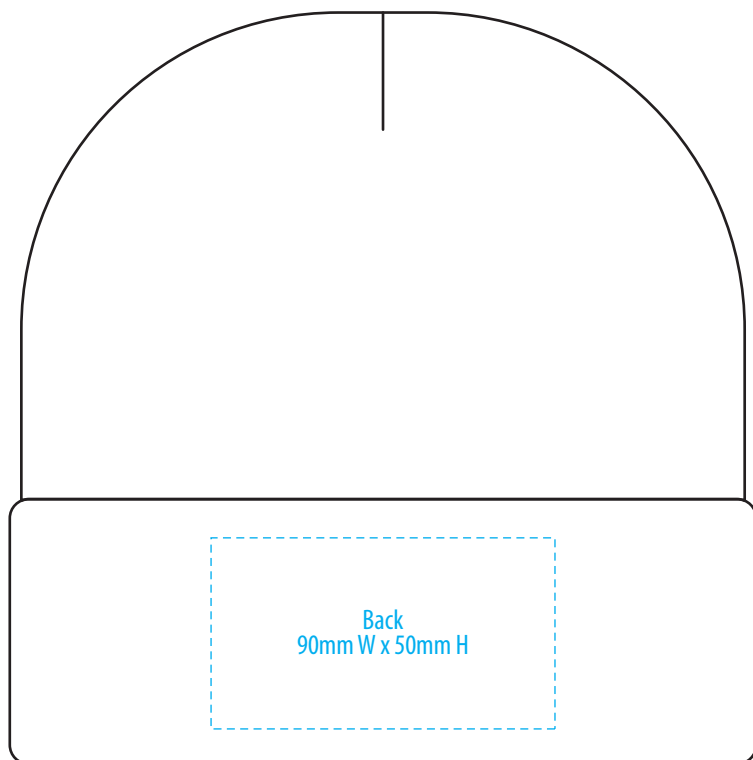

4229

FRONT

BACK

SIDE

COLOUR

4229

FRONT

BACK

SIDE

NOTE:

The maximum decoration area is a guide only and is greatly dependant on the logo shape.

EMBROIDERY

FRONT

BACK

SIDE

Exact Supasub and Supaetch sizing is dependant on logo shape. Please discuss with your Account Manager if you require further guidance

NOTE:

The maximum decoration area is a guide only and is greatly dependant on the logo shape.

SUPASUB / SUPAETCH / SUPAFLEX