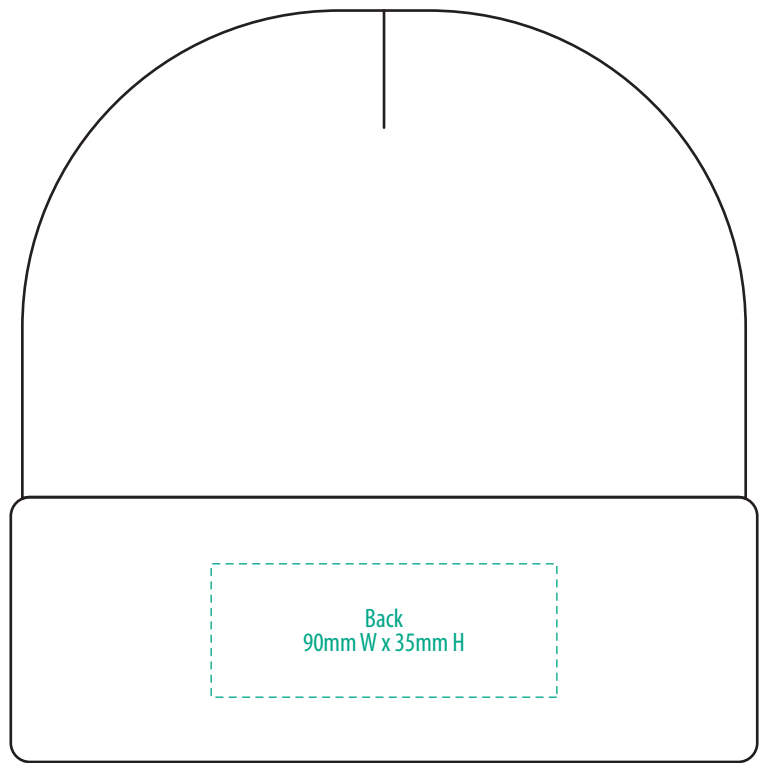

SIDE

NOTE:

The maximum decoration area is a guide only and is greatly dependant on the logo shape.

EMBROIDERY

FRONT

BACK

SIDE

Exact Supasub and Supaetch sizing is dependant on logo shape. Please discuss with your Account Manager if you require further guidance

NOTE:

The maximum decoration area is a guide only and is greatly dependant on the logo shape.

SUPASUB / SUPAETCH / SUPAFLEX