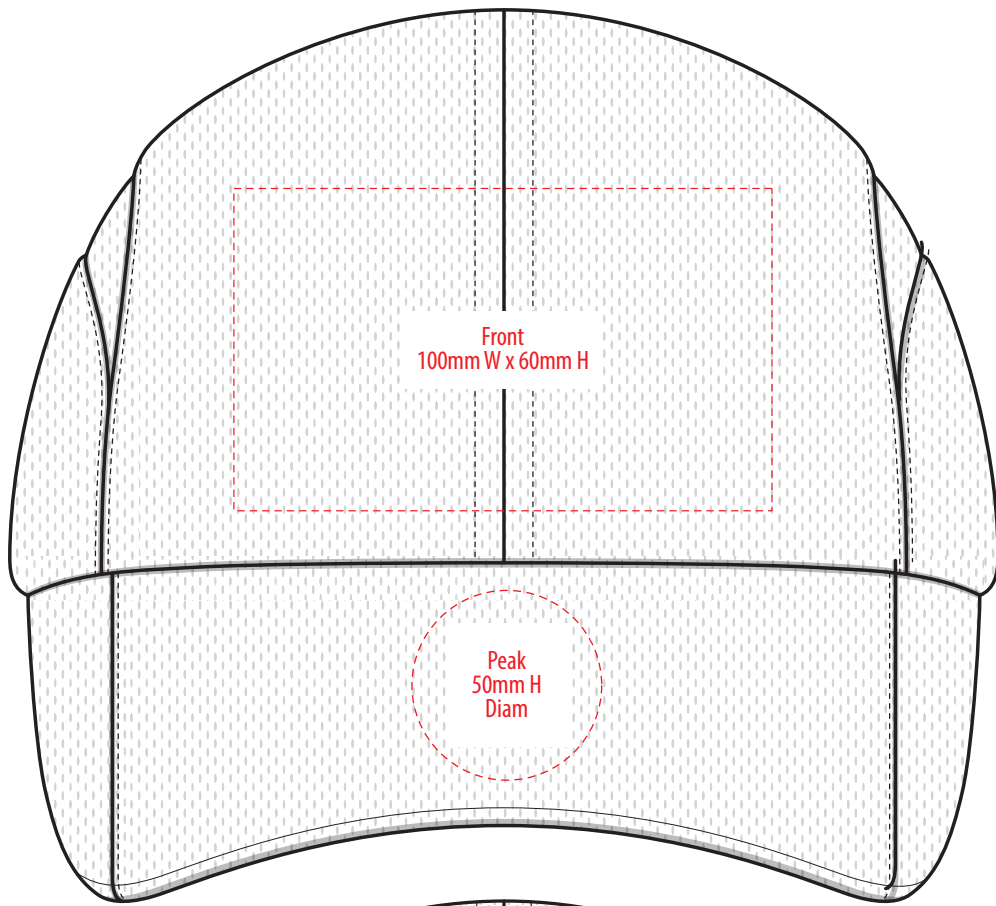

4382

COLOUR

NOTE:

The maximum decoration area is a guide only and is greatly dependant on the logo shape.

NOTE:

The maximum decoration area is a guide only and is greatly dependant on the logo shape.