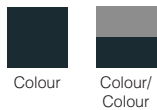

Swish Laptop Bag

colourways

Swish Laptop Bag

Specifications:

MATERIAL:	Outer fabric 600D polyester, inner fabric 210D polyester
SIZE:	41cm W x 30cm H x 8.8cm D
CAPACITY:	10.5 Litres
DECORATION TYPES:	Embroidery, Supacolour, Screenprint, Badge
DECORATION AREAS:	<p>Transfer area Front Pocket: 150mm W x 90mm H Back Pocket: 200mm W x 130mm H</p> <p>Embroidery area Front Pocket: 10cm diameter</p> <p>Badge area Front Pocket</p>
DESCRIPTION:	<ul style="list-style-type: none"> • Outer fabric 600D polyester, inner fabric 210D polyester • Fits 15-inch laptop • Front zippered pocket with multi-function organiser including pockets and straps for cables • Main pocket with padded sleeve and a padded sleeve for a tablet • Strap on the back which fits over most trolley bags • Shoulder strap
PACKAGING:	Each bag packed in an individual poly bag with a silica gel sachet.
CARTON QUANTITY:	10 units
CARTON MEASUREMENTS:	43cm W x 33cm H x 45cm L
CARTON WEIGHT:	10 kg