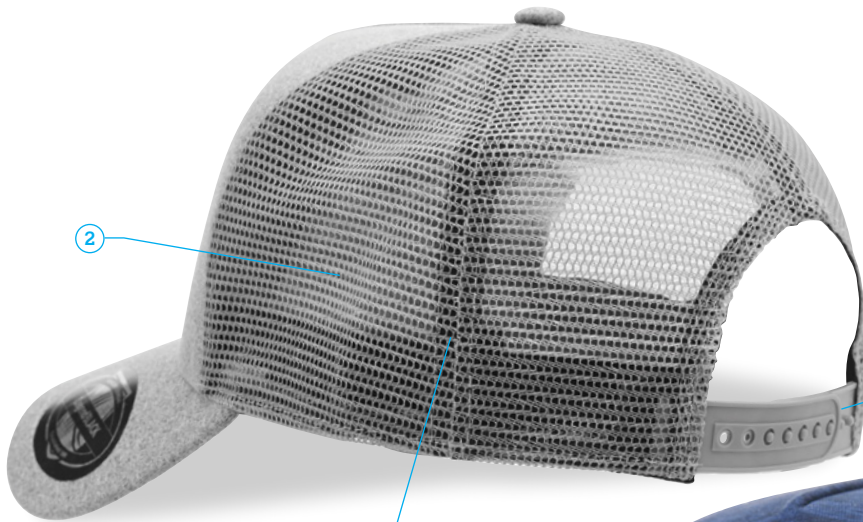

# Jersey

A classy trucker-style, this comfortable snapback cap has contemporary styling with quality mesh for maximum ventilation and on-point fabric colours. Versatile and timeless, the Jersey will become a favourite.

GREY HEATHER - BACK

- 1: Heather Polyester - Front panel and peak
- 2: Polyester mesh - Side and rear panels
- 3: Structured 5 panel design
- 4: Black tape over inside seams
- 5: Pre-curved peak with 8 rows of stitching
- 6: Legend Black sticker on peak
- 7: Cotton twill sweatband
- 8: Adjustable plastic tab fastener

### MATERIAL

Heather Polyester - Front panel and peak  
Polyester mesh - Side and rear panels

### DESCRIPTION

- Heather Polyester - Front panel and peak
- Polyester mesh - Side and rear panels
- Structured 5 panel design
- Black tape over inside seams
- Pre-curved peak with 8 rows of stitching
- Legend Black sticker on peak
- Cotton twill sweatband
- Adjustable plastic tab fastener