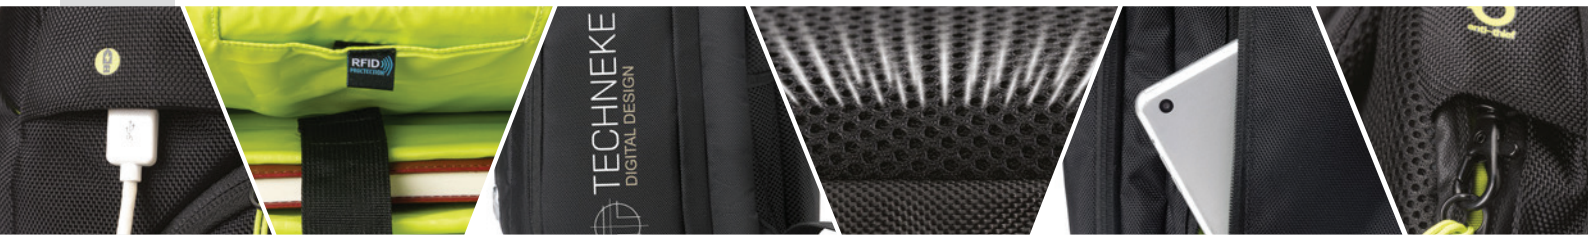

# Java Travel Backpack

The JAVA Travel Backpack is a sleek and extra large backpack with a capacity of 32L for the long haul. Feel good with a comfortable design that includes not only special shoulder straps, but also strategically breathable air mesh padding. It is perfect for students, professionals and travelers.

## colourways

Black

## Specifications:

MATERIAL:	1680D Polyester + 210D Nylon	
SIZE:	35.5cm W x 50.8cm H x 19.8cm D	
CAPACITY:	32 Litres	
DECORATION TYPES:	Embroidery, Supacolour, Supasub, Supaetch, Print	
DECORATION AREAS:	<p><b>Embroidery, Supasub, Supaetch Area</b>            Front Top Pocket: 70mm D            Front Bottom Pocket: 115mm D</p> <p><b>Supacolour Areas</b>            Centre Front Bottom: 160mm W X 130mm H            Centre Front Top: 120mm W X 100mm H            Side Pockets: 50mm W X 200mm H            Straps: 35mm W X 140mm H</p> <p><b>Print Areas</b>            Centre Front Bottom: 160mm W X 130mm H            Centre Front Top: 120mm W X 100mm H            Side Pockets: 50mm W X 200mm H            Straps: 35mm W X 140mm H</p>	 
DESCRIPTION:	<ul style="list-style-type: none"> <li>• Durable materials</li> <li>• Dedicated padded laptop pocket fits 16" MacBook Pro and every Notebook up to 39 x 26 x 2.5cm</li> <li>• Patented smart USB interface with built-in cable design</li> <li>• RFID protection</li> <li>• Trolley sleeve fits over luggage upright handle for easy carrying</li> <li>• Insulated water bottle pocket</li> <li>• Multi-function organized pockets</li> <li>• Adjustable shoulder straps with S-curve ergonomics</li> <li>• Strategically breathable padded air-mesh backpack for comfort</li> <li>• Padded iPad tablet pocket</li> <li>• Anti-theft zipper hook</li> <li>• Contained shoe section</li> </ul>	
PACKAGING:	Each bag packed in an individual poly bag with a silica gel sachet.	
CARTON QUANTITY:	4 units	
CARTON MEASUREMENTS:	36cm W x 52cm H x 46cm L	
CARTON WEIGHT:	4.7 kg	