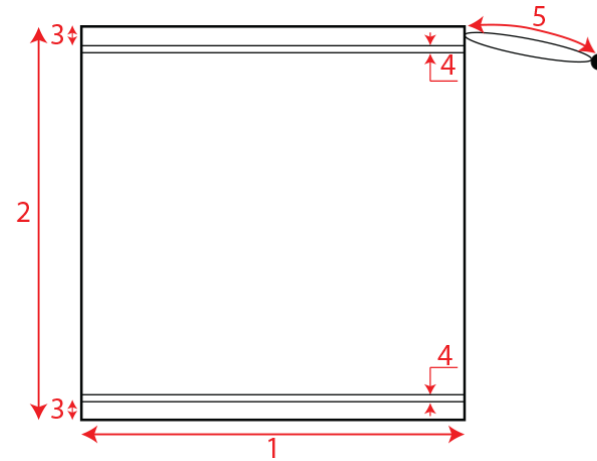

HOTTY

HOTTY is a comfy and multifunctional neck warmer in soft fleece, perfect for sports and outdoor activities.

Technical accessories

Composition	Main Fabric: 100% Polyester - 230 gsm
Size	28x25cm
Packing	24 x 144
Custom code	6117.80.80
Made in	China

Where to customize

Centimeters

	Front	Back	Closure	Right	Left
Print	-	-	-	-	-
Embroidery	15 x 10	15 x 10	-	15 x 10	15 x 10
Heat transfer	-	-	-	-	-

Technical Size (cm)

- 1** 25.0
- 2** 28.0
- 3** 2.0
- 4** 0.5
- 5** 8.0

BODY: 19-0512 / 418-C

RED

BODY: 19-1557 / 202-C

WHITE

BODY: 11-4800 / WHITE

ROYAL

BODY: 19-4056 / 7686-C